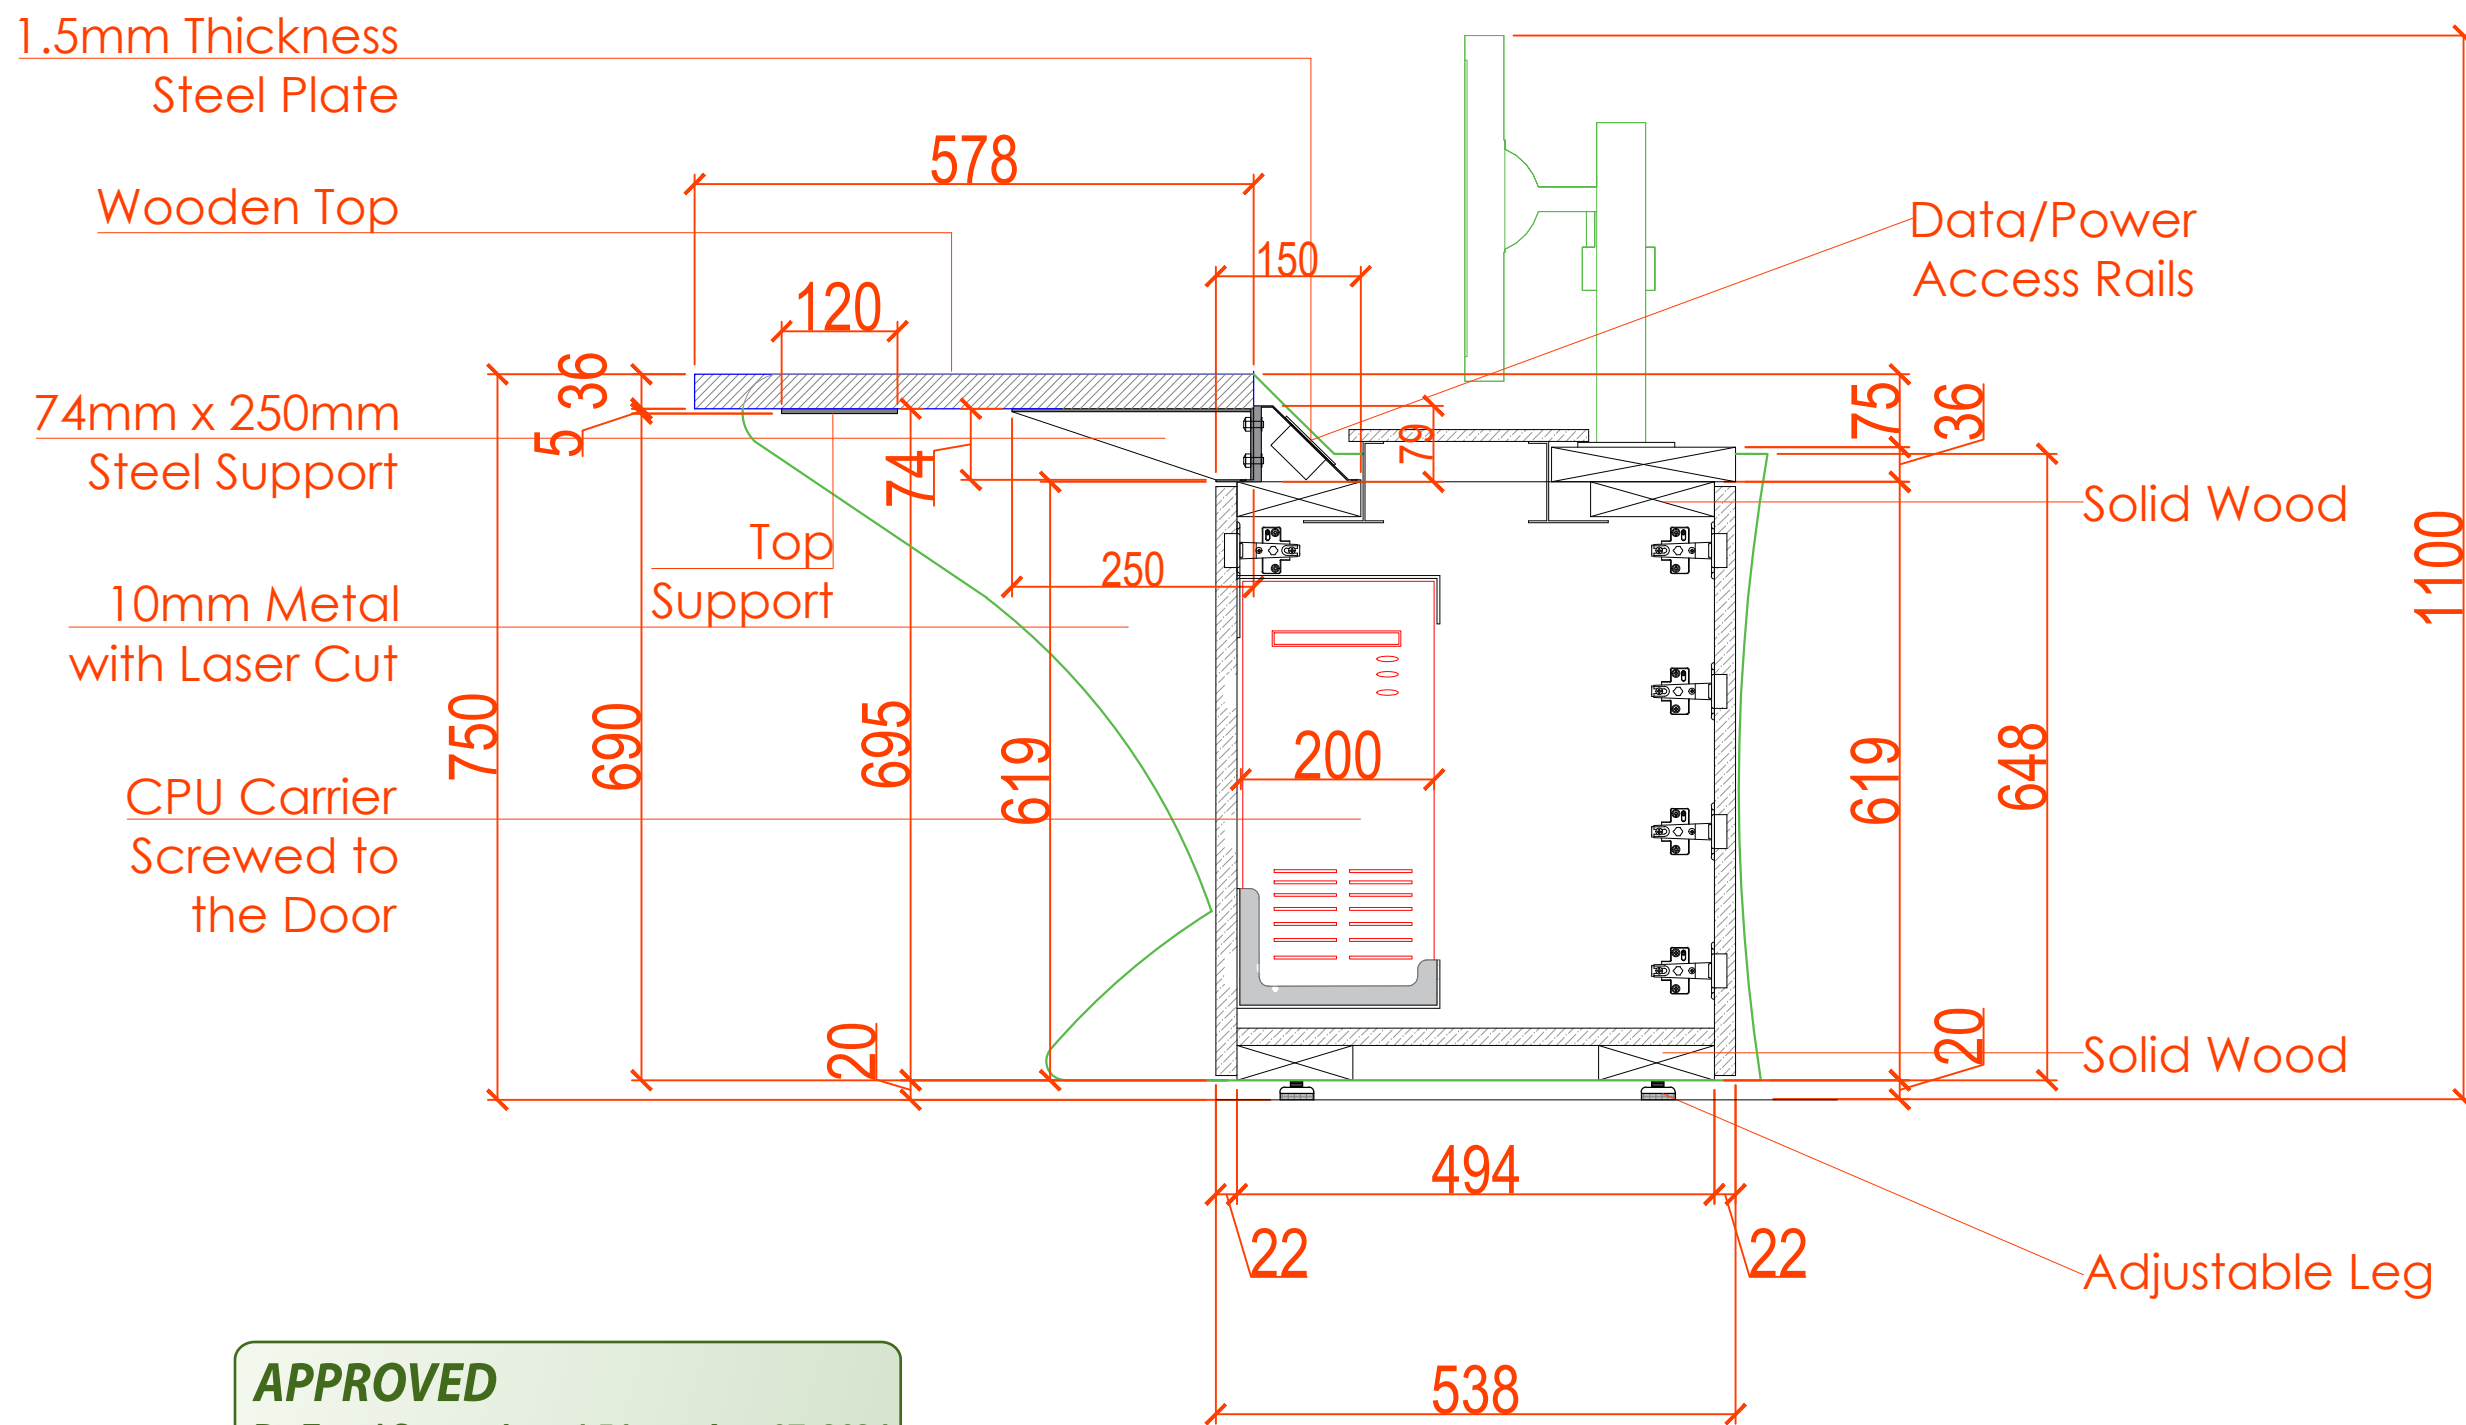

Security Room Control Desk 4170mmL

APPROVED
By Eneni Sowande at 4:54 pm, Aug 07, 2024

www.wood-styles.com

Copyright of designs shown herein is retained by this office. Authority is required for any reproduction. © Copyright Wood-styles Ltd.

Nigeria, Lagos +234 80 9037 9888
Email: info@wood-styles.com

Project
SHELL CW866175
SHELL PROJECT
EAGLE -ALPHA 1 TOWER

Owner

Date	Description
DSD-V1-ID-16/5/2024 - REV1	
DSD-V1-ID-02/7/2024 - REV2	

FOR APPROVAL

Project No. : ---
Scale : N/A
Drawn by : OBJ
Checked : OBJ
Cad File : CAD_FILE

Sheet title
Security Room Control Desk
Sectional Details 4170mmL

Dwg No. WS-DS-SD-SH-001	No. SHEET 7