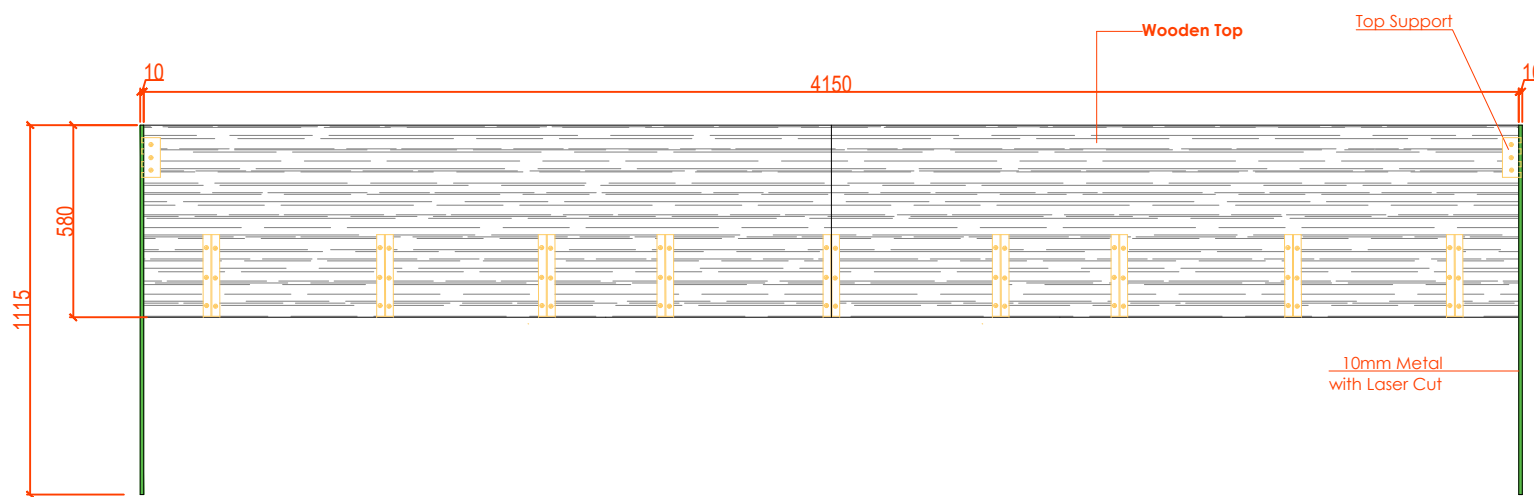

Security Room Control Desk 4170mmL
Desk in hardwood surface with steel/aluminium frame
ITEM 1 ON THE LIST
QTY 1

Security Room Control Desk

Floor Plan Details

APPROVED
By Eneni Sowande at 4:54 pm, Aug 07, 2024

www.wood-styles.com

Nigeria, Lagos +234 80 9037 9888
Email: info@wood-styles.com

Project
SHELL CW866175
SHELL PROJECT
EAGLE -ALPHA 1 TOWER

Owner

Date	Description
DSD-V1-ID-16/5/2024 - REV1	
DSD-V1-ID-02/7/2024 - REV2	

FOR APPROVAL

Project No. : ---
Scale : N/A
Drawn by : OBJ
Checked : OBJ
Cad File : CAD_FILE

Sheet title
Security Room Control Desk
Security Room Control
Desk floor plan details 4170mmL

Dwg No.	No.
WS-DS-SD-SH-001	SHEET 5