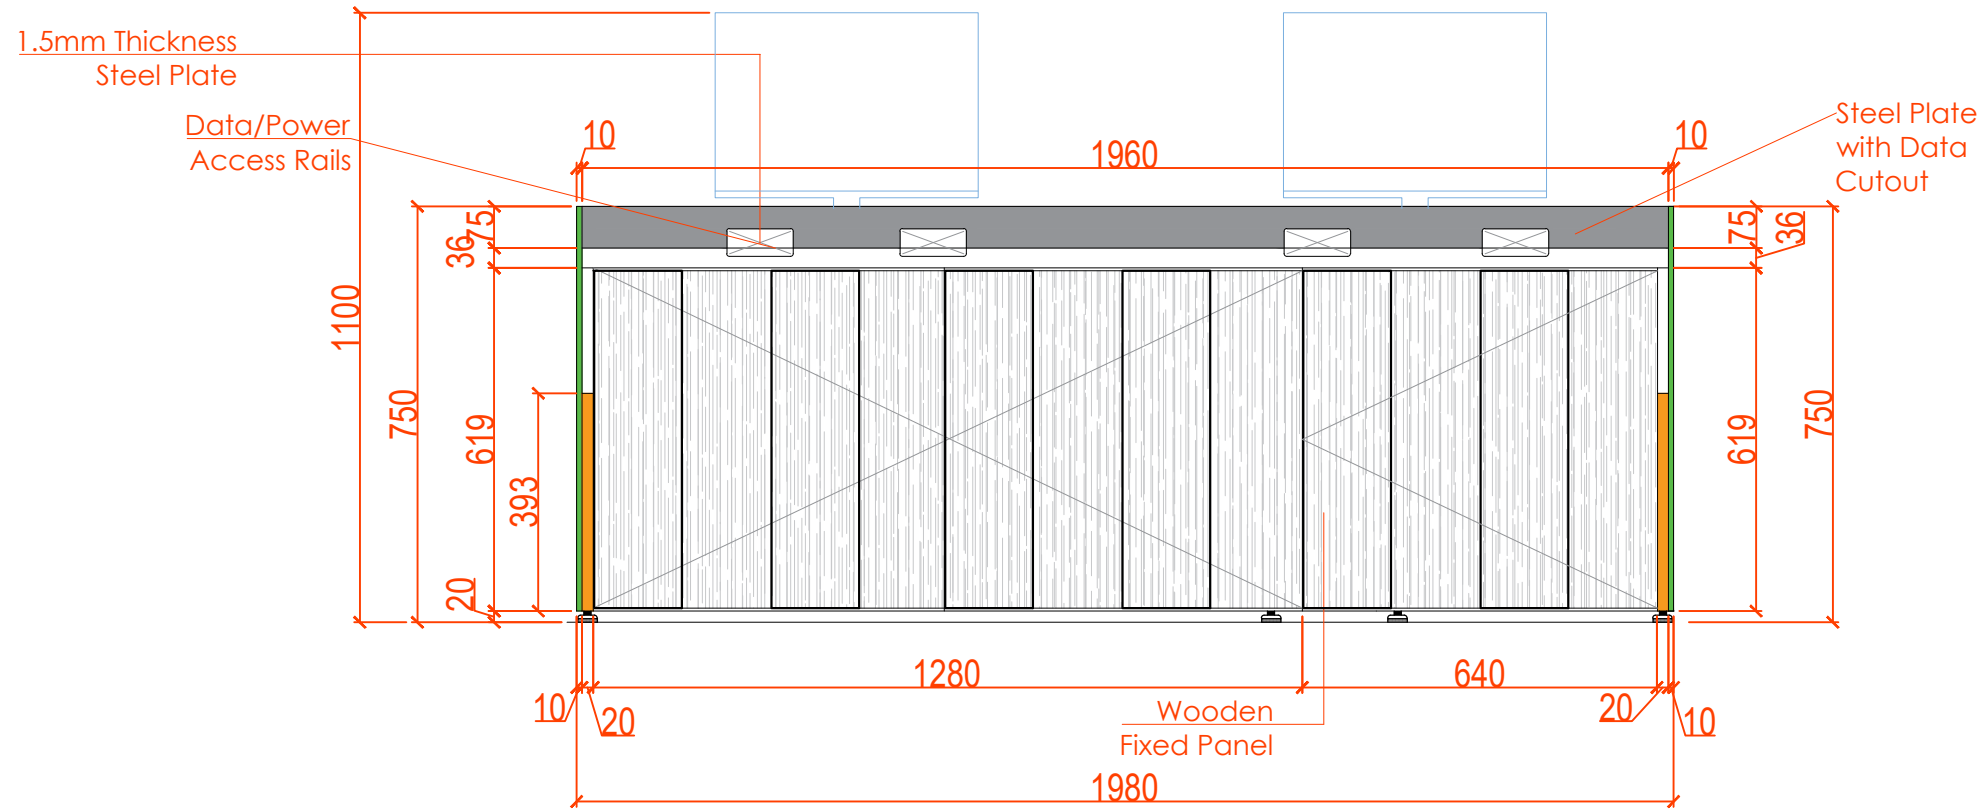

Security Room Control Desk 1980mml

Front view Details