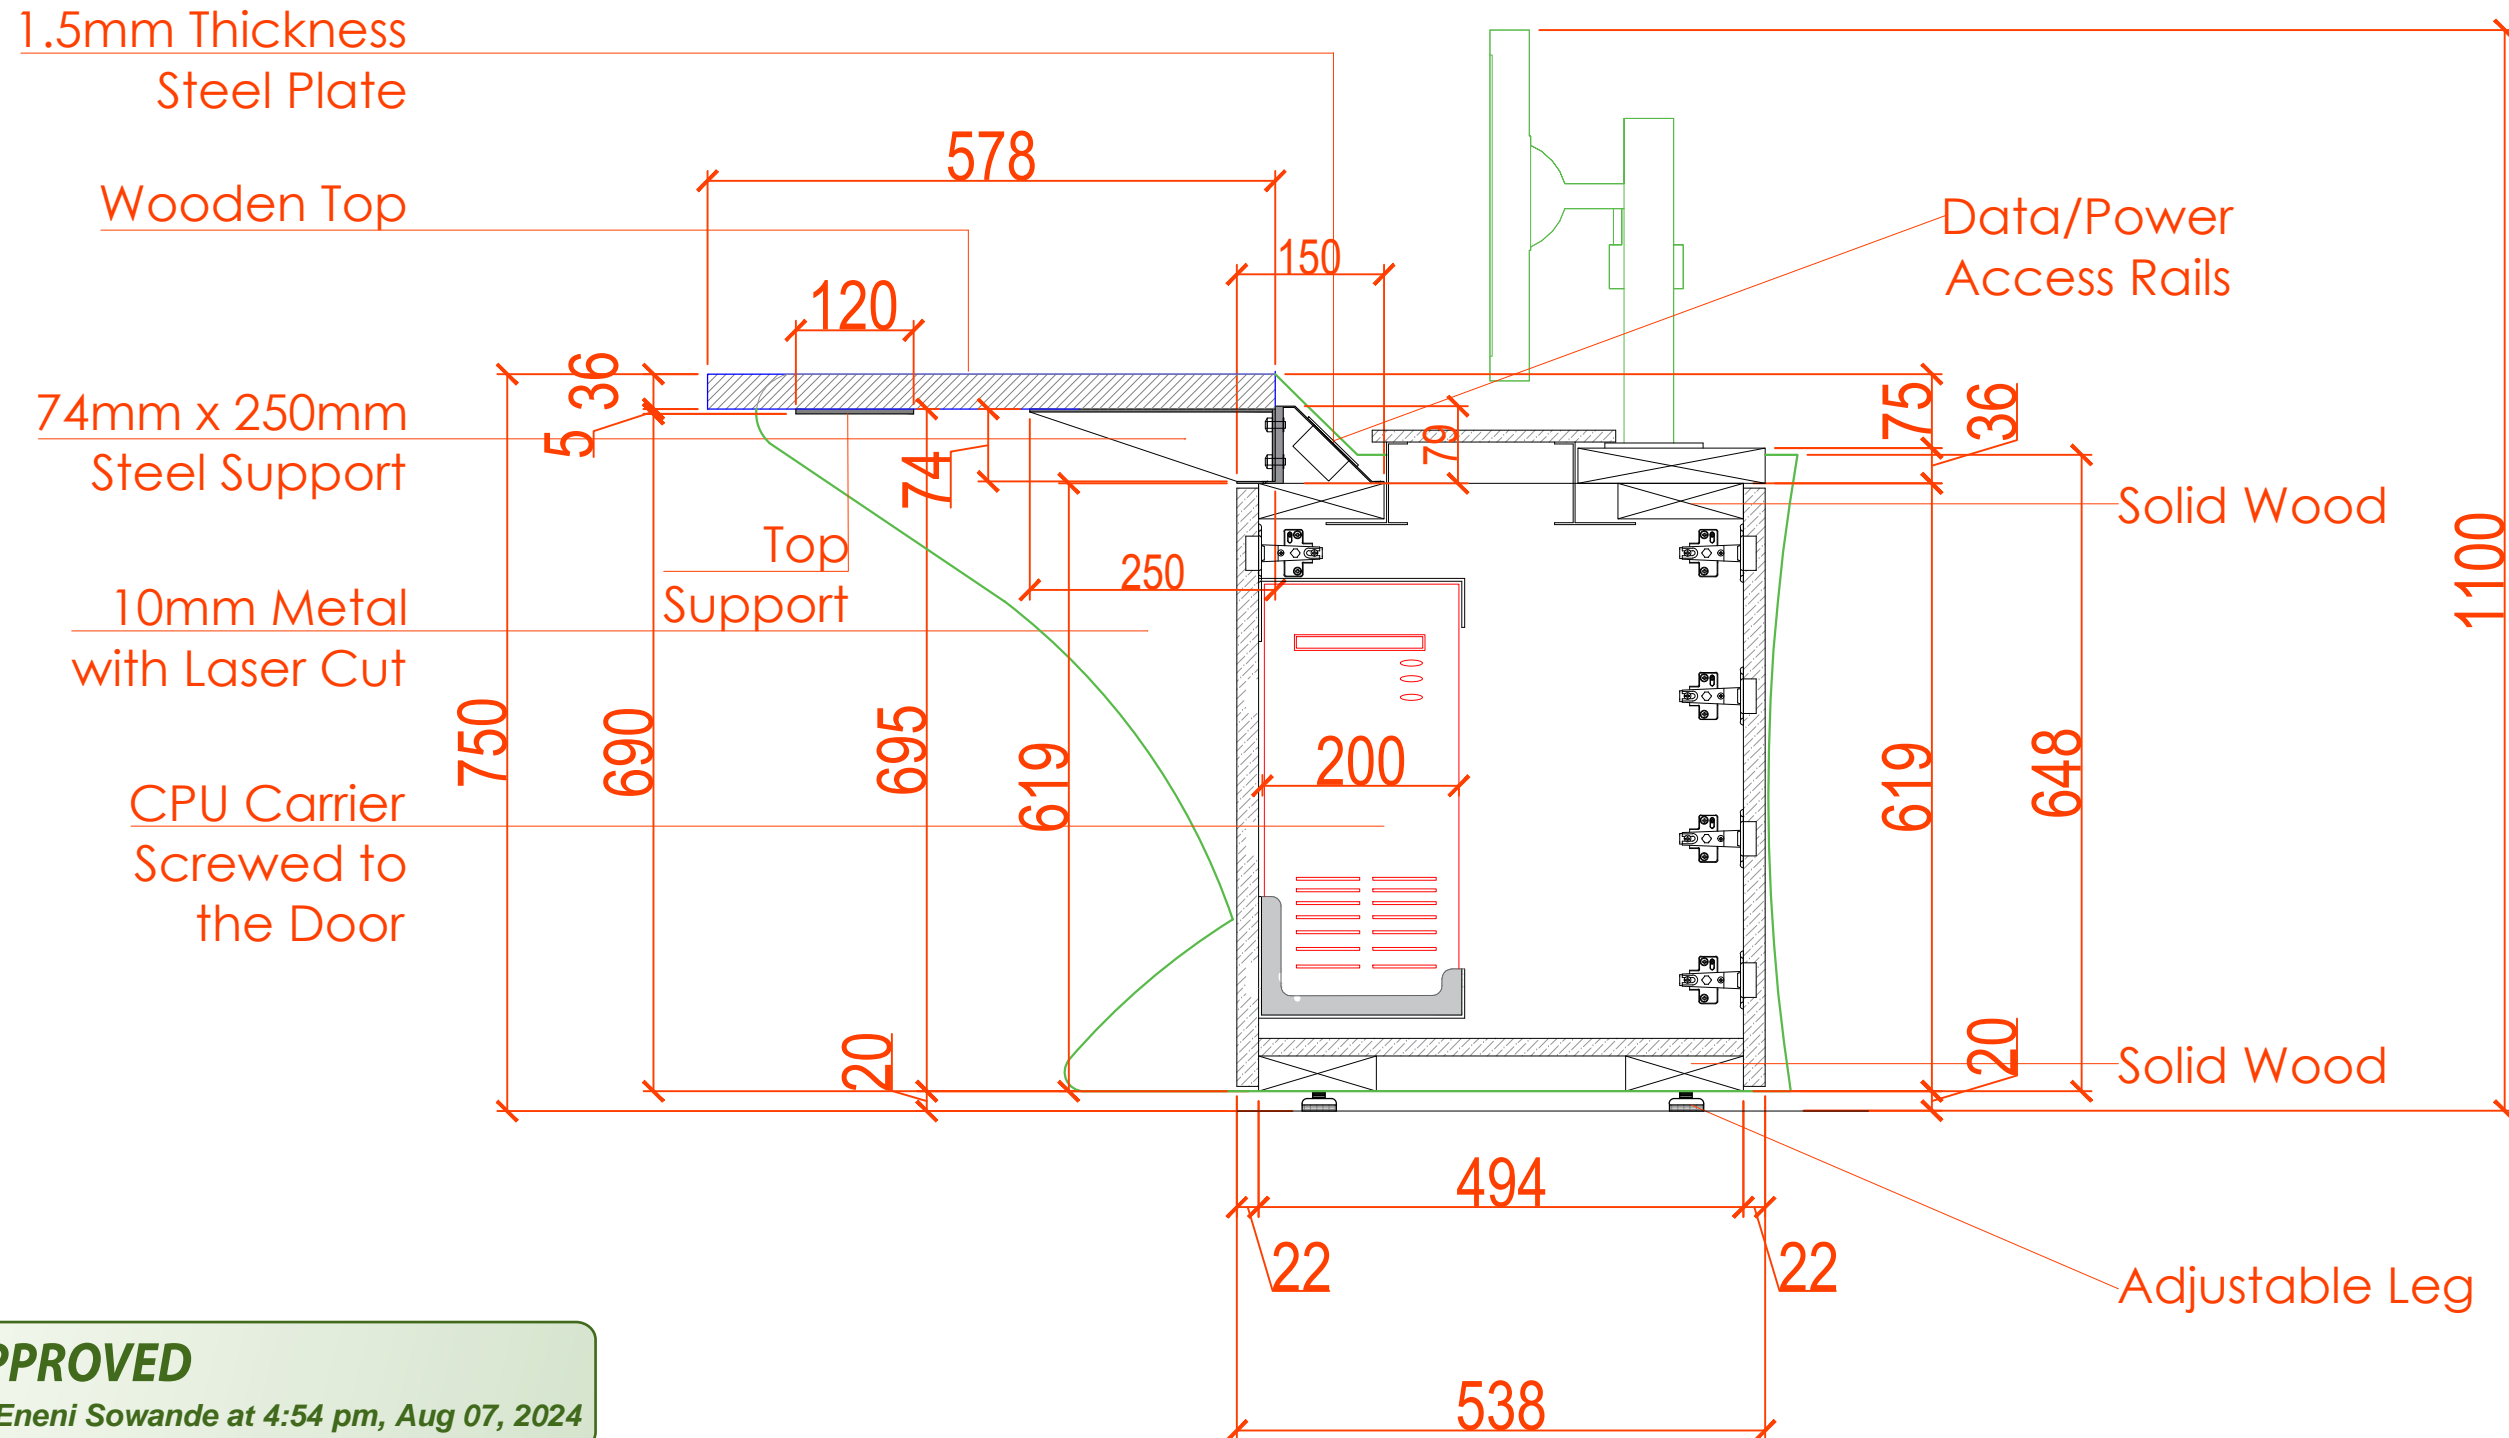

Security Room Control Desk 1980mmL

www.wood-styles.com

Copyright of designs shown herein is retained by this office. Authority is required for any reproduction. © Copyright Wood-styles Ltd.

Nigeria, Lagos +234 80 9037 9888
Email: info@wood-styles.com

Project
SHELL CW866175
SHELL PROJECT
EAGLE -ALPHA 1 TOWER

Owner

Date	Description
DSD-V1-ID-16/5/2024 - REV1	
DSD-V1-ID-02/7/2024 - REV2	

FOR APPROVAL

Project No. : ---
Scale : N/A
Drawn by : OBJ
Checked : OBJ
Cad File : CAD_FILE

Sheet title
Security Room Control Desk
Sectional Details 1980mmL

Dwg No. WS-DS-SD-SH-001	No. SHEET 3

APPROVED
By Eneni Sowande at 4:54 pm, Aug 07, 2024