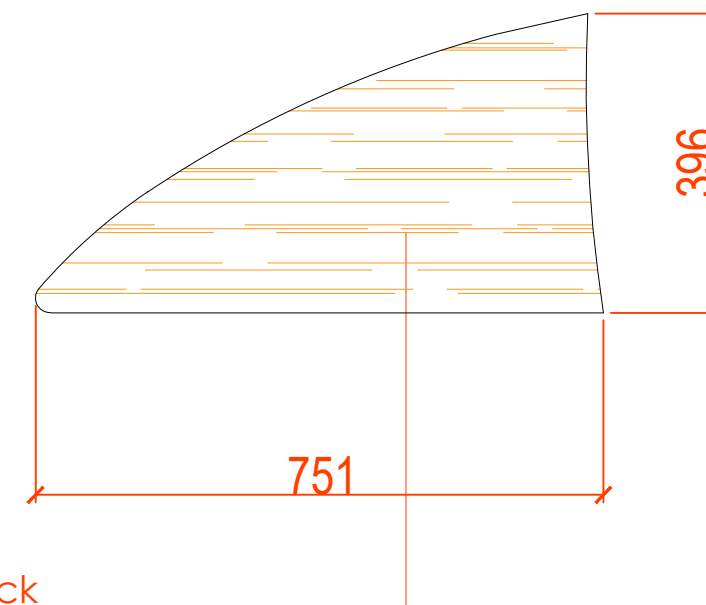

Nigeria, Lagos +234 80 9037 9888
Email: info@wood-styles.com

Project
SHELL CW866175
SHELL PROJECT
EAGLE -ALPHA 1 TOWER

Owner

Date	Description
DSD-V1-ID-16/5/2024	- REV1
DSD-V1-ID-02/7/2024	- REV2

Top
Support and Screw holes
with countersunk hole

10mm Metal
with Laser Cut

20mm Thick
Wood

FOR APPROVAL

Project No. : ---
Scale : N/A
Drawn by : OBJ
Checked : OBJ
Cad File : CAD_FILE

Sheet title
Security Room Control Desk
10mm Steel Laser Cut

Dwg No. WS-DS-SD-SH-001	No. SHEET 4
----------------------------	----------------