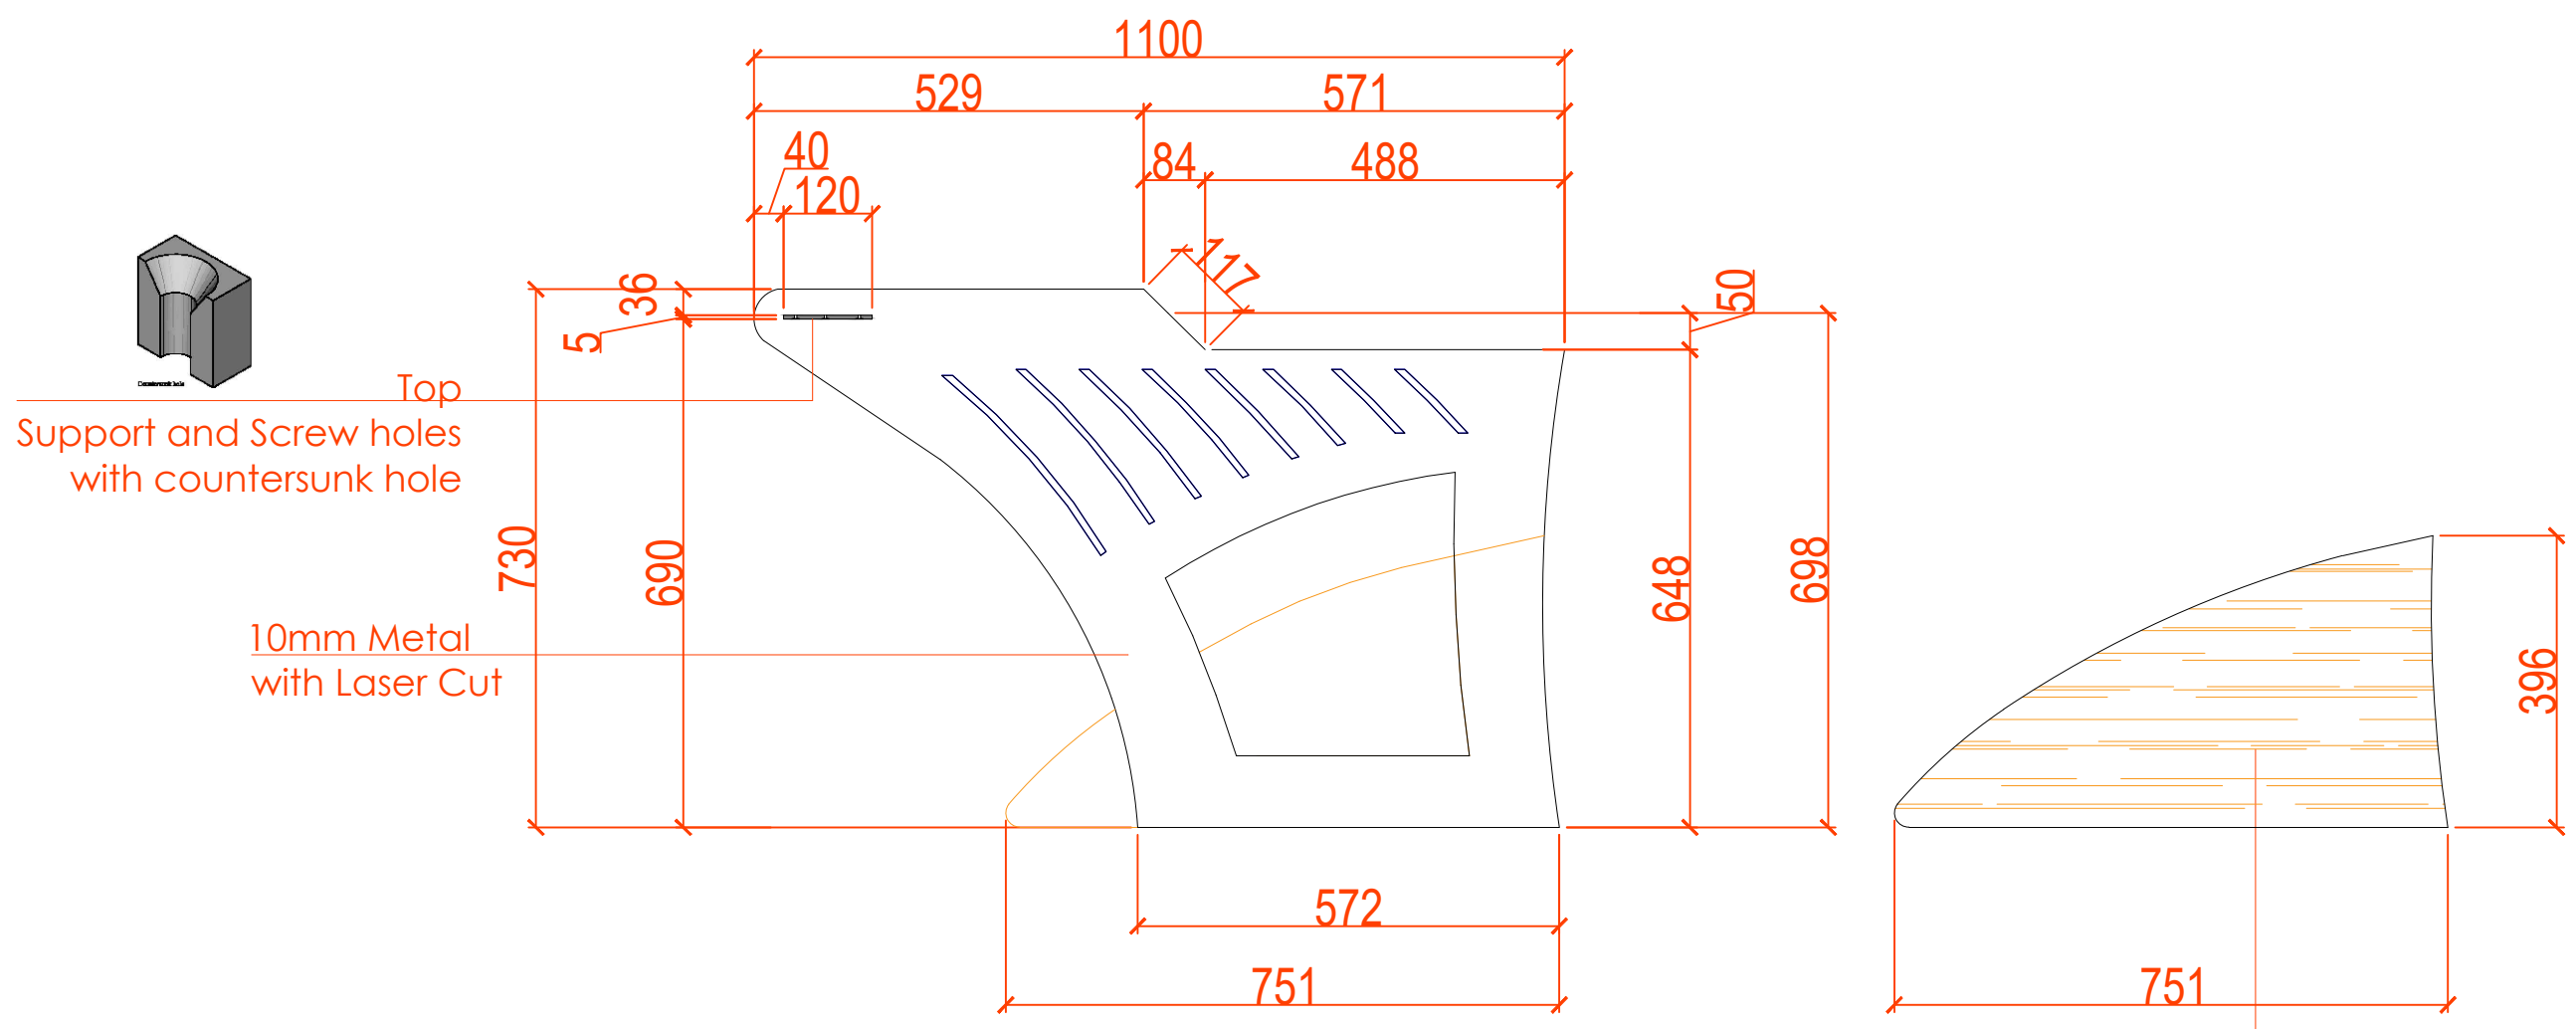

APPROVED
By Eneni Sowande at 4:54 pm, Aug 07, 2024

Security Room Control Desk 4170mmL

Support and Screw holes with countersunk hole

10mm Metal with Laser Cut

20mm Thick Wood

www.wood-styles.com

Copyright of designs shown herein is retained by this office. Authority is required for any reproduction. © Copyright Wood-styles Ltd.

Project No. : ---
Scale : N/A
Drawn by : OBJ
Checked : OBJ
Cad File : CAD_FILE

Sheet title
Security Room Control Desk
10mm Steel Laser Cut

Dwg No. WS-DS-SD-SH-001	No. SHEET 8
----------------------------	----------------

10mm Metal
with Laser Cut

20mm Thick
Wood

FOR APPROVAL

Project No. : ---
Scale : N/A
Drawn by : OBJ
Checked : OBJ
Cad File : CAD_FILE

Sheet title
Security Room Control Desk
10mm Steel Laser Cut

Dwg No. WS-DS-SD-SH-001	No. SHEET 4
----------------------------	----------------