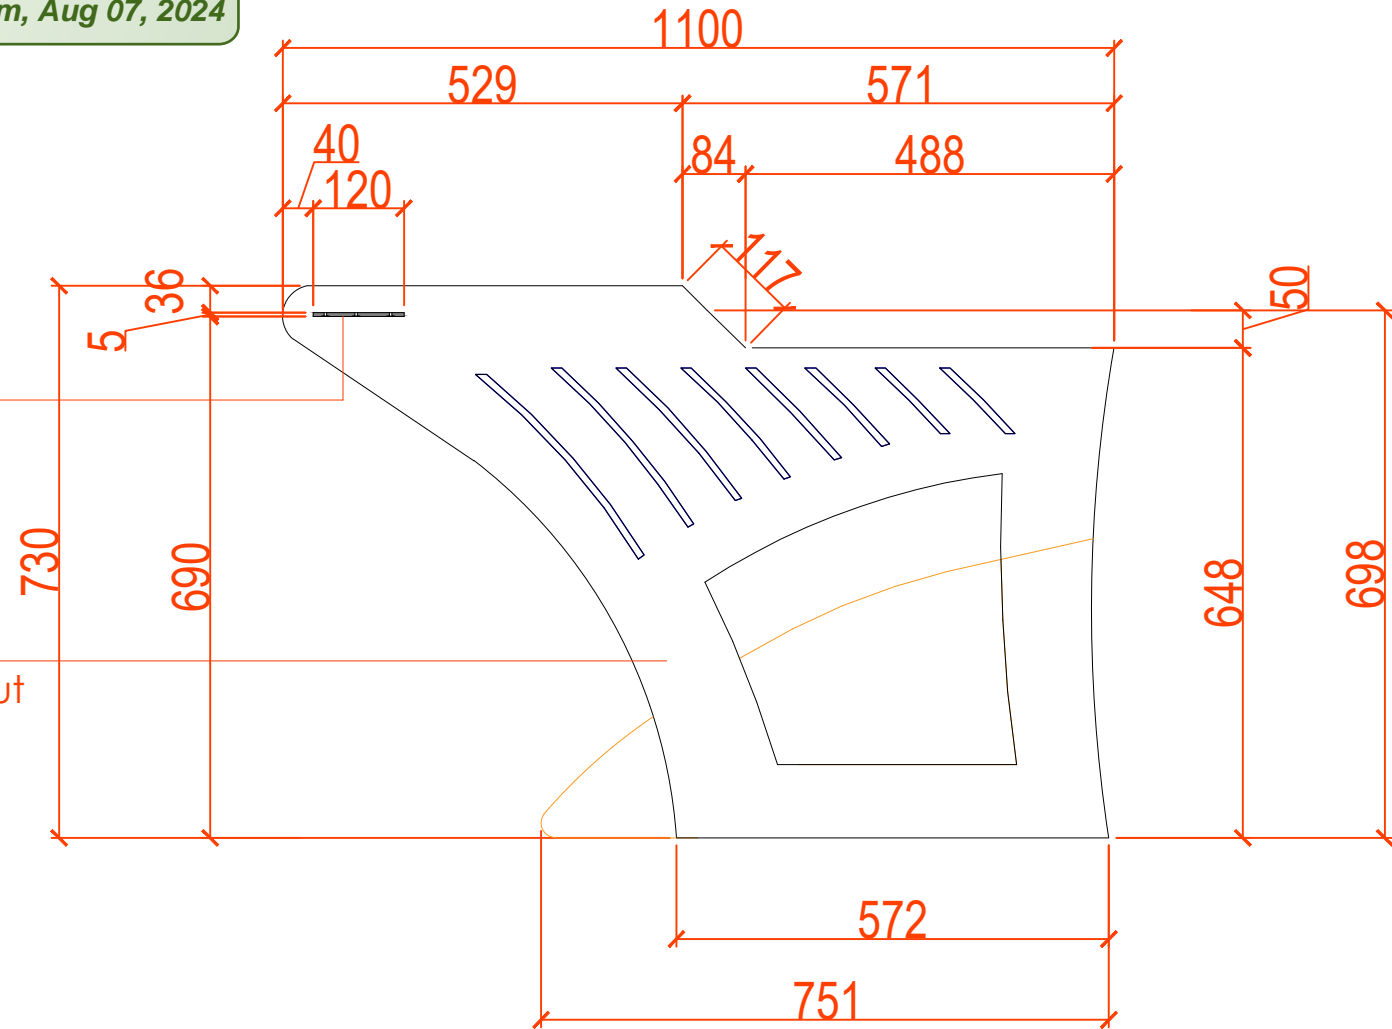

10mm Metal
with Laser Cut

20mm Thick
Wood

FOR APPROVAL

Project No. : ---
Scale : N/A
Drawn by : OBJ
Checked : OBJ
Cad File : CAD_FILE

Sheet title
Security Room Control Desk
10mm Steel Laser Cut

Dwg No. WS-DS-SD-SH-001	No. SHEET 4
----------------------------	----------------