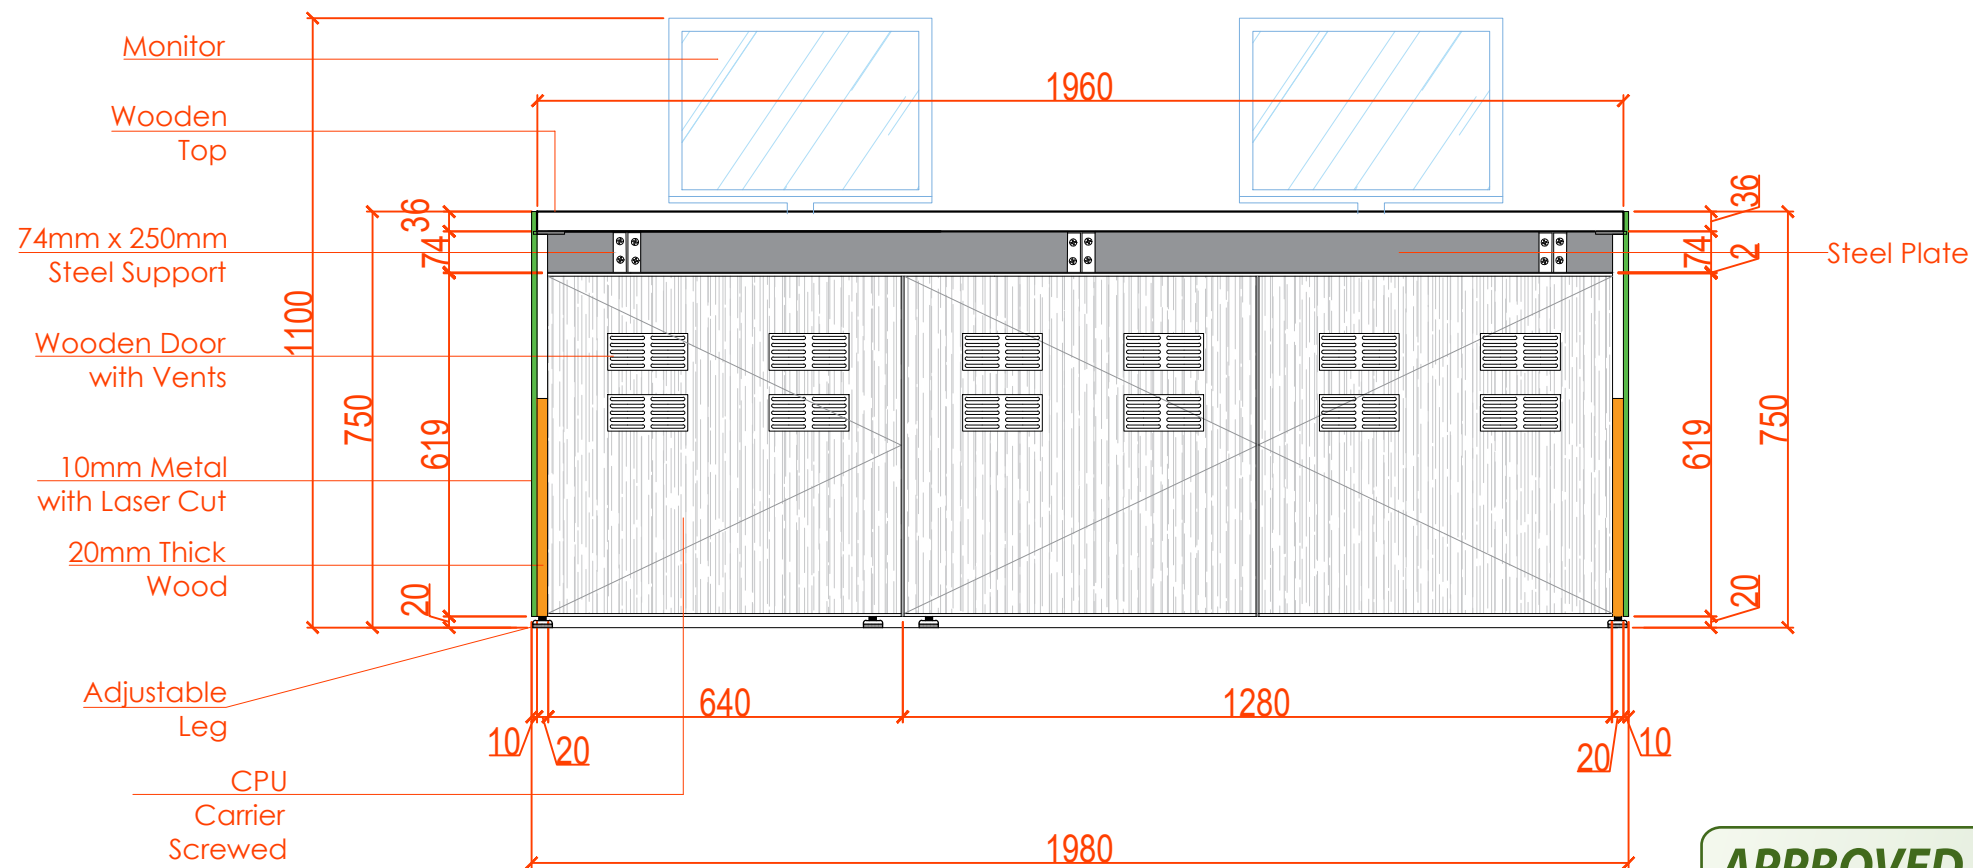

Back view Details

APPROVED
By Eneni Sowande at 4:54 pm, Aug 07, 2024

www.wood-styles.com

Copyright of designs shown herein is retained by this office. Authority is required for any reproduction. © Copyright Wood-styles Ltd.

Nigeria, Lagos +234 80 9037 9888
Email: info@wood-styles.com

Project
SHELL CW866175
SHELL PROJECT
EAGLE -ALPHA 1 TOWER

Owner

Date	Description
DSD-V1-ID-16/5/2024 - REV1	
DSD-V1-ID-02/7/2024 - REV2	

FOR APPROVAL

Project No. : ---
Scale : N/A
Drawn by : OBJ
Checked : OBJ
Cad File : CAD_FILE

Sheet title
Security Room Control Desk
Front and Back View Details 1980mml

Dwg No. WS-DS-SD-SH-001	No. SHEET 2