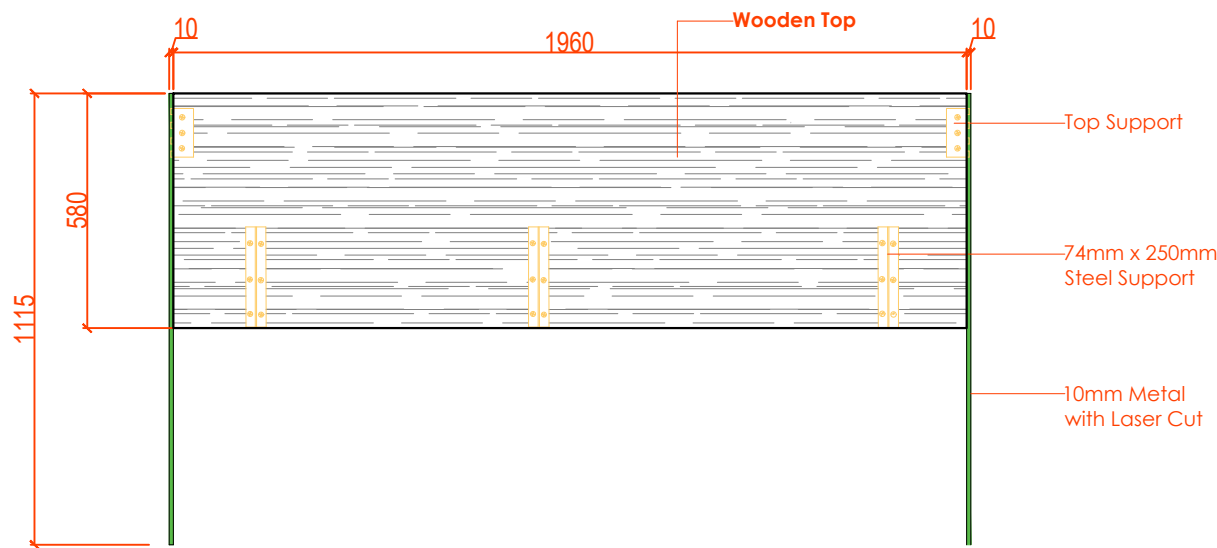

APPROVED

By Eneni Sowande at 4:54 pm, Aug 07, 2024

www.wood-styles.com

Copyright of designs shown herein is retained by this office. Authority is required for any reproduction. © Copyright Wood-styles Ltd.

Nigeria, Lagos +234 80 9037 9888

Email: info@wood-styles.com

Project
SHELL CW866175
SHELL PROJECT
EAGLE -ALPHA 1 TOWER

Owner

Date	Description
DSD-V1-ID-16/5/2024	- REV1
DSD-V1-ID-02/7/2024	- REV2

FOR APPROVAL

Project No. : --
Scale : N/A
Drawn by : OBJ
Checked : OBJ
Cad File : CAD_FILE

Sheet title
Security Room Control Desk
Security Room Control
Desk floor plan details1980mmL

Dwg No.	No.
WS-DS-SD-SH-001	SHEET 1