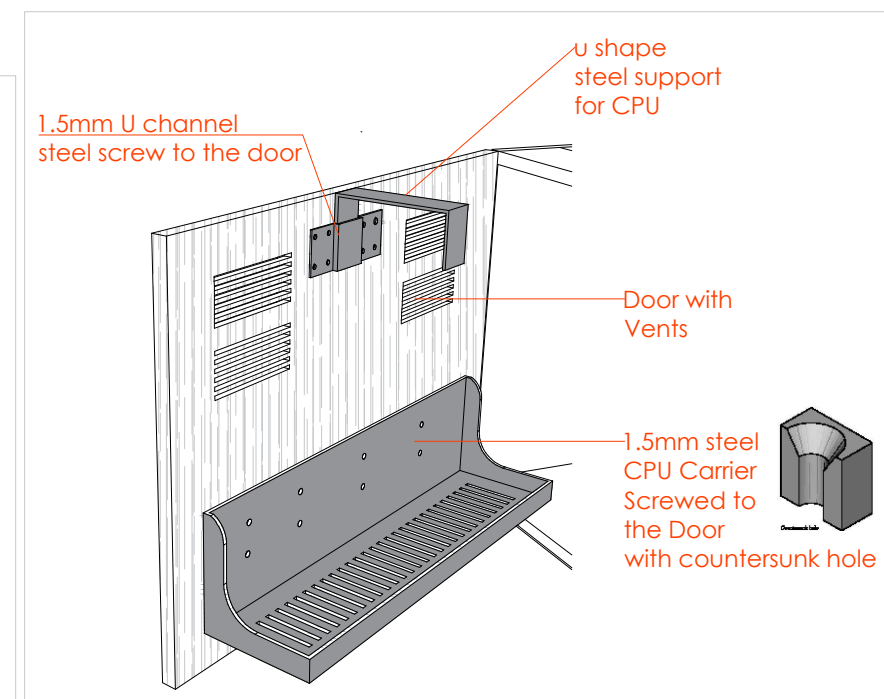

10mm Metal
with Laser Cut

20mm Thick
Wood

FOR APPROVAL

Project No. : ---
Scale : N/A
Drawn by : OBJ
Checked : OBJ
Cad File : CAD_FILE

Sheet title
Security Room Control Desk
10mm Steel Laser Cut

Dwg No. WS-DS-SD-SH-001	No. SHEET 4
----------------------------	----------------