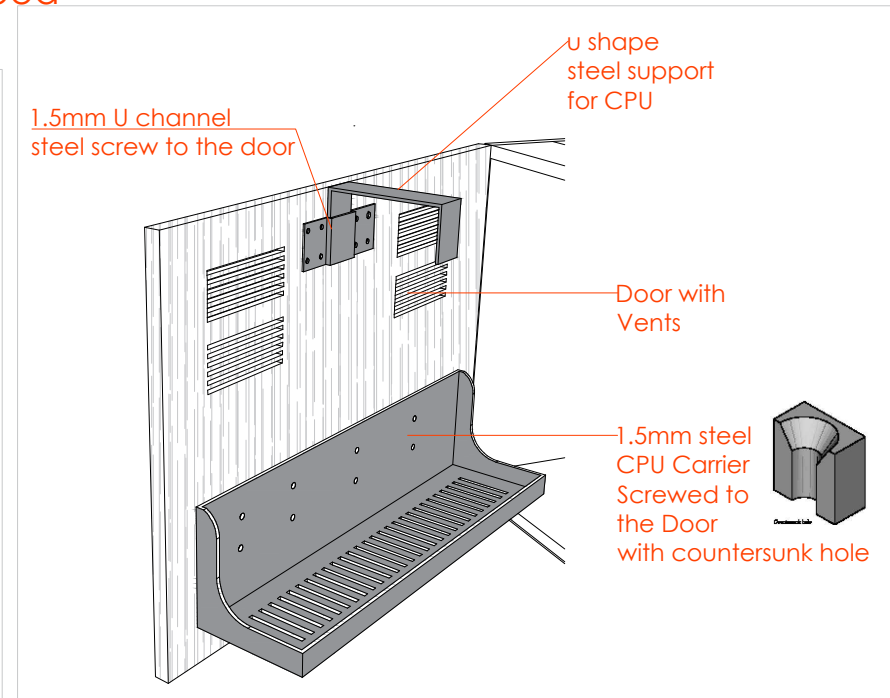

APPROVED
By Eneni Sowande at 4:54 pm, Aug 07, 2024

Security Room Control Desk 4170mmL

Support and Screw holes with countersunk hole

10mm Metal with Laser Cut

20mm Thick Wood

www.wood-styles.com

Copyright of designs shown herein is retained by this office. Authority is required for any reproduction. © Copyright Wood-styles Ltd.