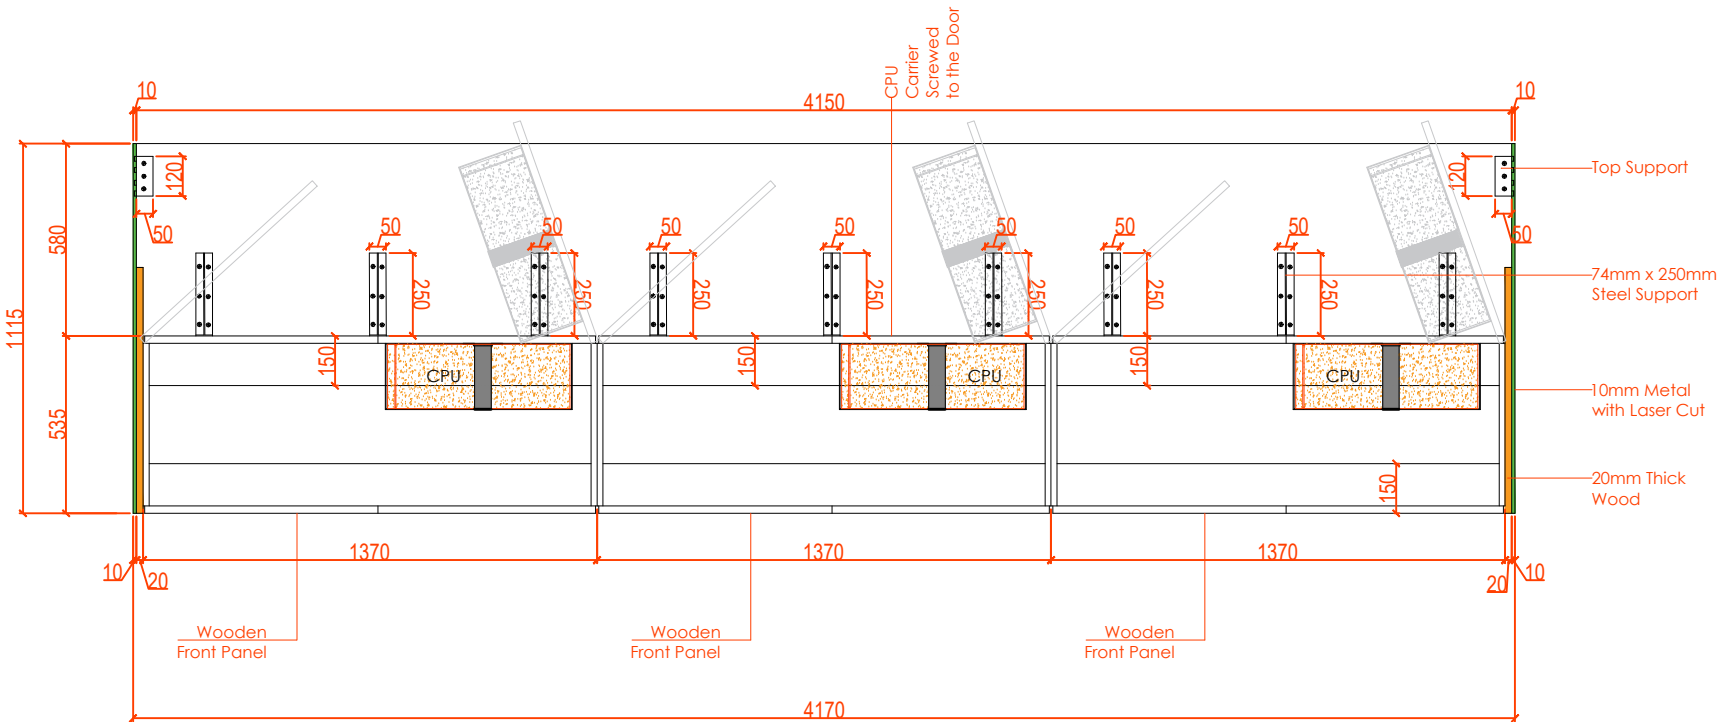

Security Room Control Desk 4170mmL
Desk in hardwood surface with steel/aluminium frame
ITEM 1 ON THE LIST
QTY 1

Security Room Control Desk

Floor Plan Details

APPROVED
By Eneni Sowande at 4:54 pm, Aug 07, 2024

www.wood-styles.com

Nigeria, Lagos +234 80 9037 9888
Email: info@wood-styles.com

Project
SHELL CW866175
SHELL PROJECT
EAGLE -ALPHA 1 TOWER

Owner

Date	Description
DSD-V1-ID-16/5/2024 - REV1	
DSD-V1-ID-02/7/2024 - REV2	

FOR APPROVAL

Project No. : ---
Scale : N/A
Drawn by : OBJ
Checked : OBJ
Cad File : CAD_FILE

Sheet title
Security Room Control Desk
Security Room Control
Desk floor plan details 4170mmL

Dwg No.	No.
WS-DS-SD-SH-001	SHEET 5