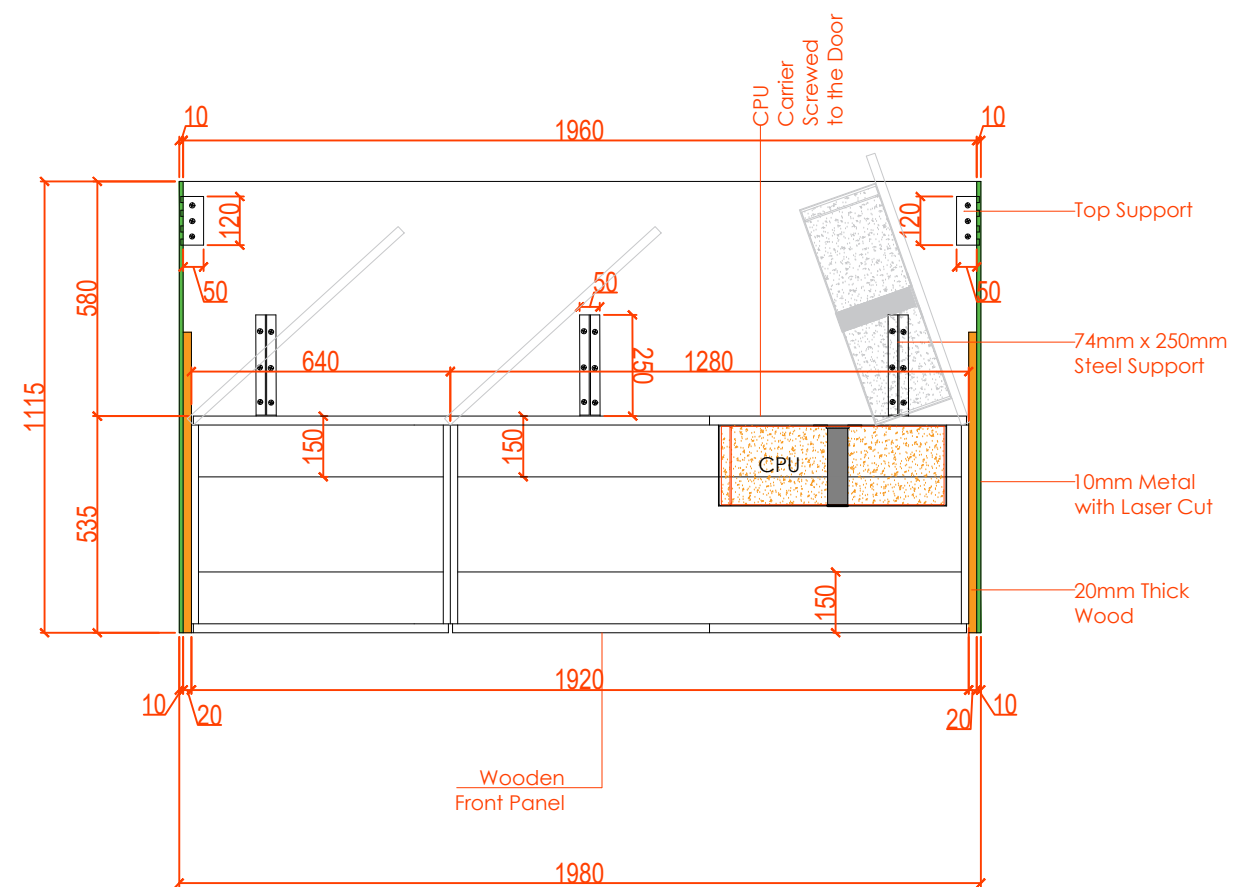

Sheet title
 Security Room Control Desk
 Security Room Control
 Desk floor plan details 4170mmL

Dwg No.	No.
WS-DS-SD-SH-001	SHEET 5

Security Room Control Desk 1980mmL

Desk in hardwood surface with steel/aluminium frame

ITEM 1 ON THE LIST

QTY 1

Security Room Control Desk

Floor Plan Details

APPROVED

By Eneni Sowande at 4:54 pm, Aug 07, 2024

www.wood-styles.com

Copyright of designs shown herein is retained by this office. Authority is required for any reproduction. © Copyright Wood-styles Ltd.