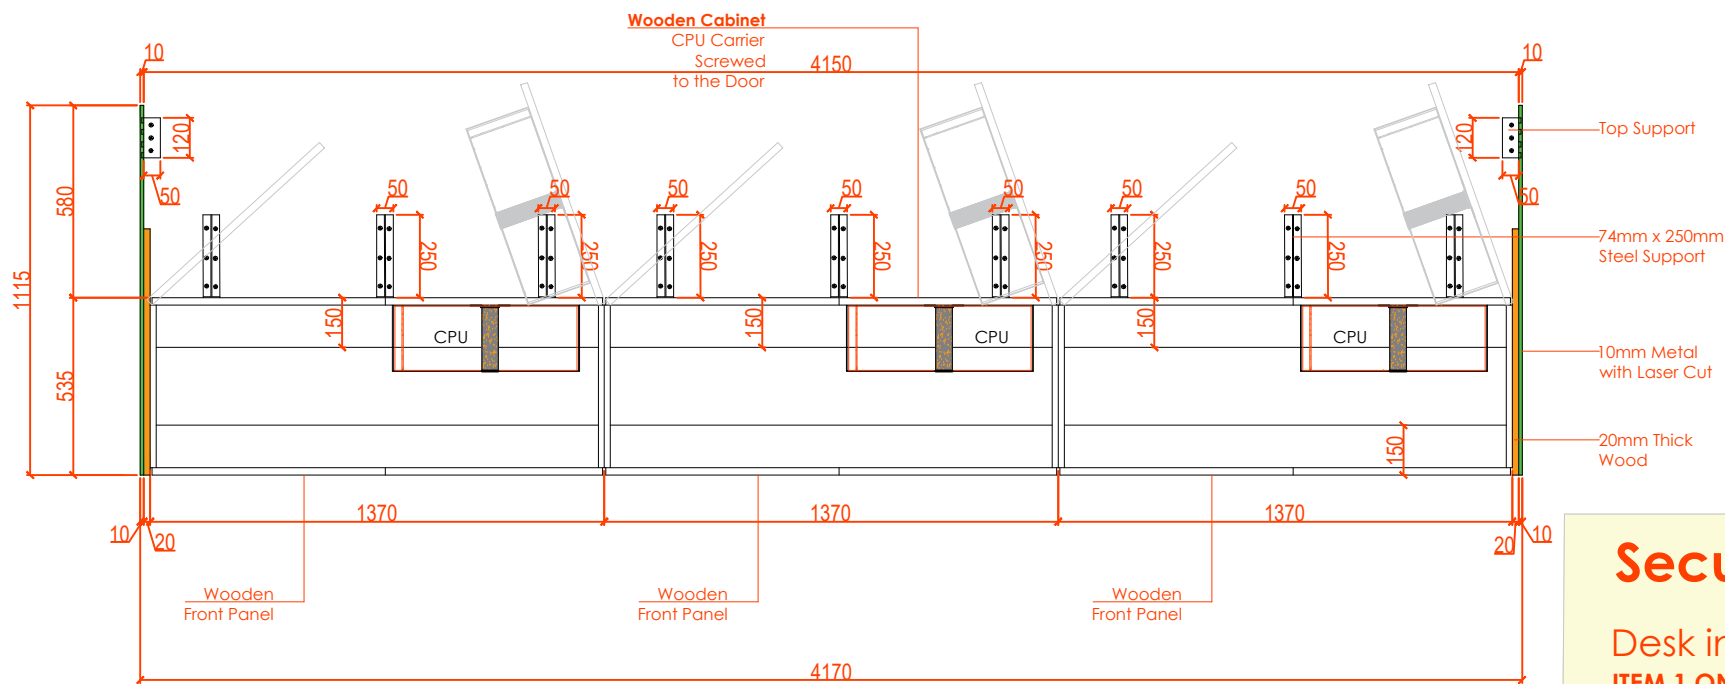

Security Room Control Desk 4170mmL
Desk in hardwood surface with steel/aluminium frame
ITEM 1 ON THE LIST
QTY 1

Security Room Control Desk

Floor Plan Details

APPROVED
By Eneni Sowande at 4:54 pm, Aug 07, 2024

www.wood-styles.com

Nigeria, Lagos +234 80 9037 9888
Email: info@wood-styles.com

Project
SHELL CW866175
SHELL PROJECT
EAGLE -ALPHA 1 TOWER

Owner

Date	Description
DSD-V1-ID-16/5/2024 - REV1	
DSD-V1-ID-02/7/2024 - REV2	

FOR APPROVAL

Project No. : ---
Scale : N/A
Drawn by : OBJ
Checked : OBJ
Cad File : CAD_FILE

Sheet title
Security Room Control Desk
Security Room Control
Desk floor plan details 4170mmL

Dwg No.	No.
WS-DS-SD-SH-001	SHEET 5