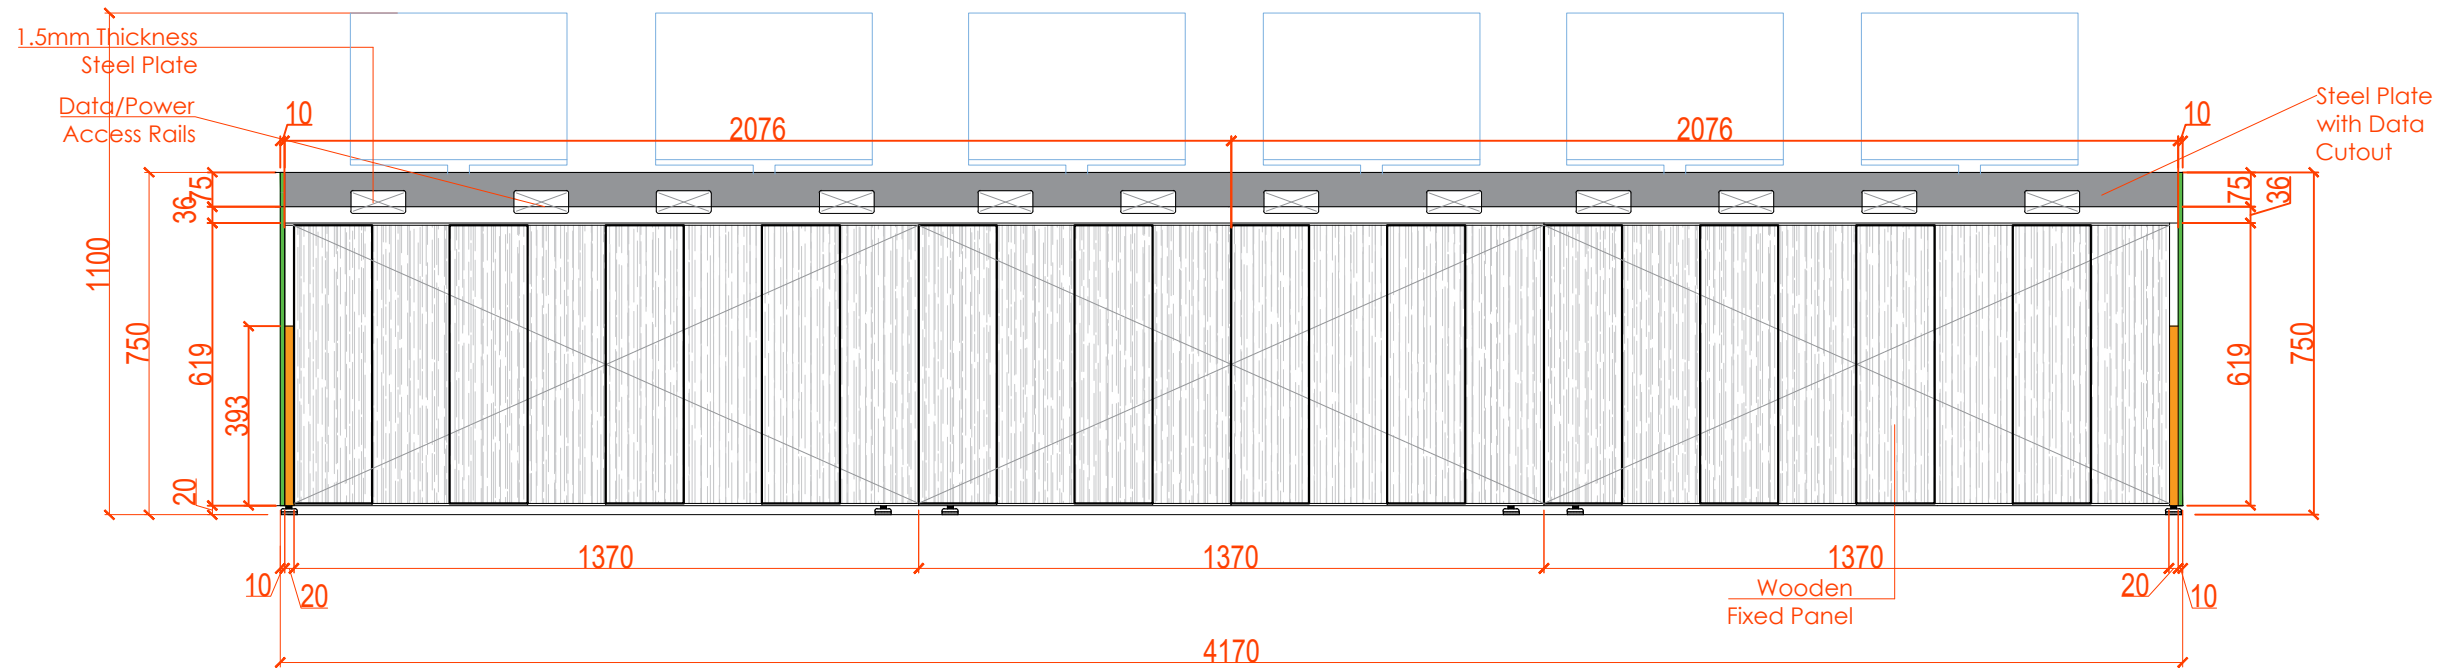

Security Room Control Desk 4170mmL

Front view Details