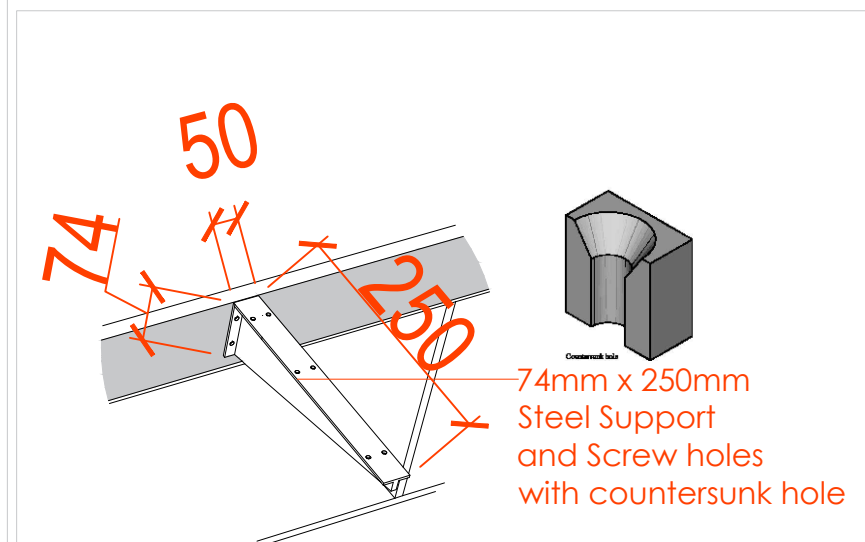

10mm Metal
with Laser Cut

20mm Thick
Wood

FOR APPROVAL

Project No. : ---
Scale : N/A
Drawn by : OBJ
Checked : OBJ
Cad File : CAD_FILE

Sheet title
Security Room Control Desk
10mm Steel Laser Cut

Dwg No. WS-DS-SD-SH-001	No. SHEET 4
----------------------------	----------------