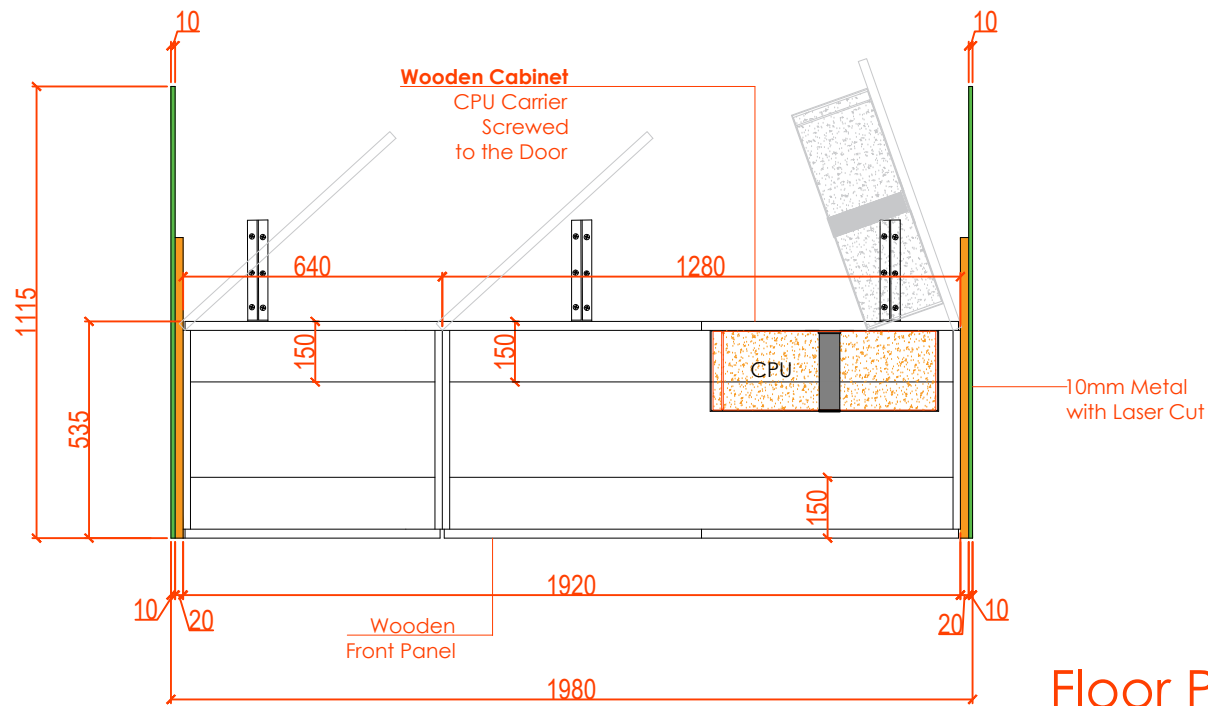

Sheet title
 Security Room Control Desk
 Security Room Control
 Desk floor plan details 4170mmL

Dwg No.	No.
WS-DS-SD-SH-001	SHEET 5

Security Room Control Desk 1980mmL

Desk in hardwood surface with steel/aluminium frame