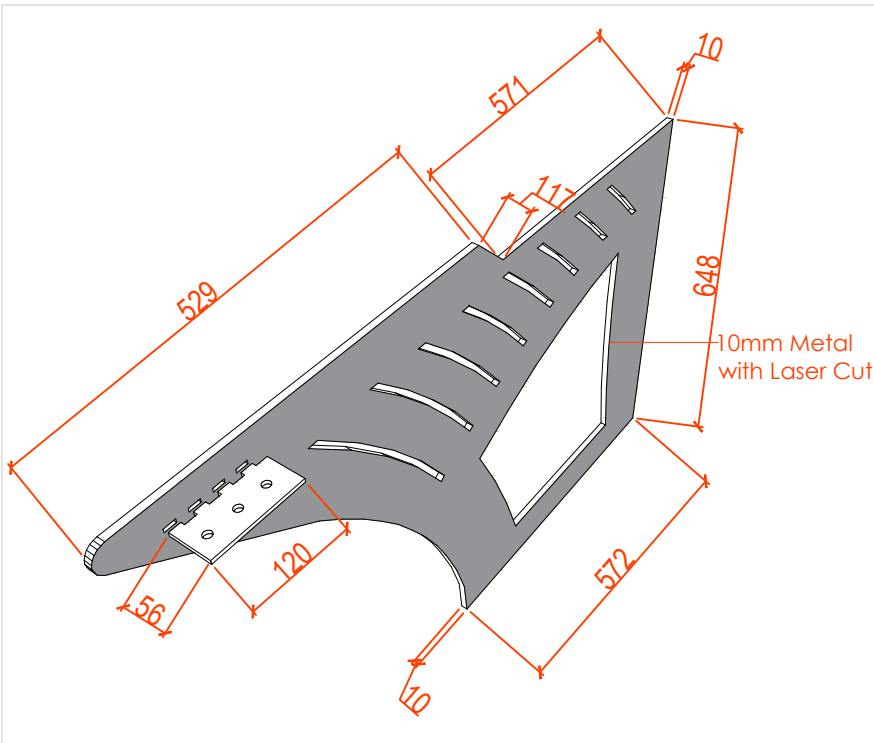

APPROVED
By Eneni Sowande at 4:54 pm, Aug 07, 2024

Security Room Control Desk 4170mmL

Support and Screw holes with countersunk hole

10mm Metal with Laser Cut

20mm Thick Wood

www.wood-styles.com

Copyright of designs shown herein is retained by this office. Authority is required for any reproduction. © Copyright Wood-styles Ltd.