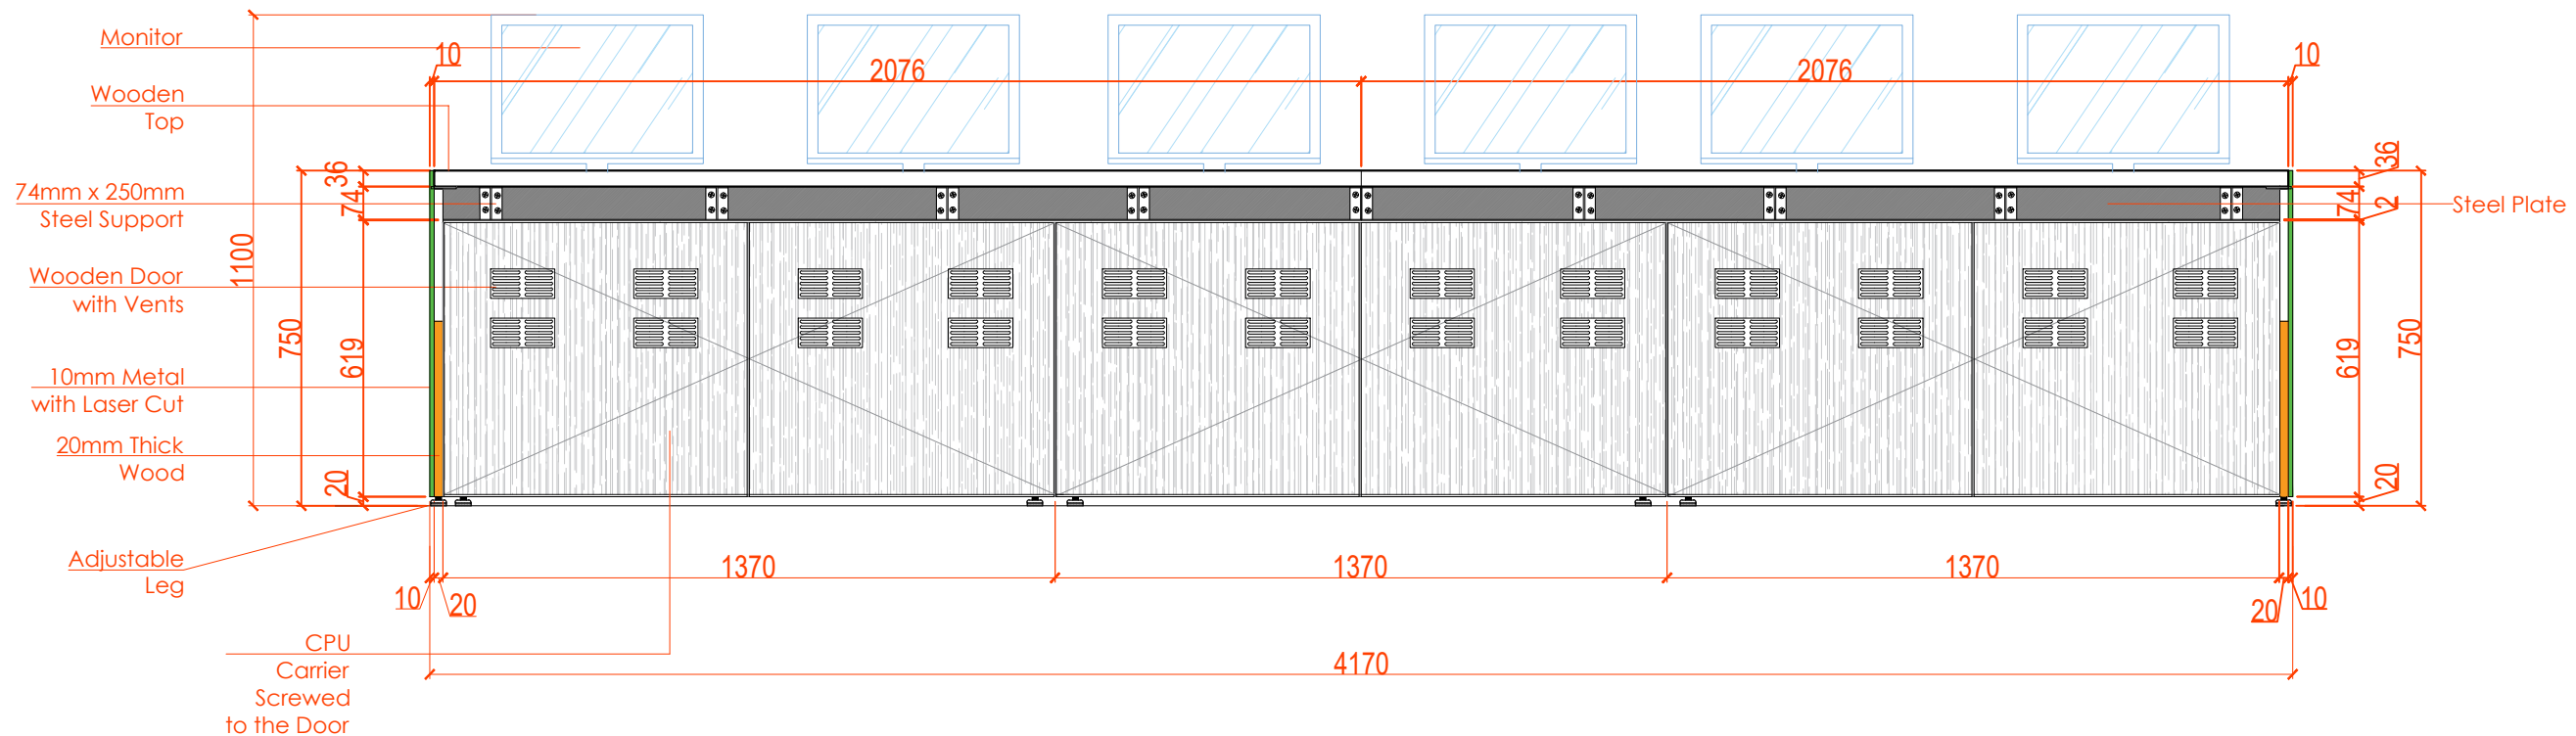

Back view Details

APPROVED
By Eneni Sowande at 4:54 pm, Aug 07, 2024

www.wood-styles.com

Copyright of designs shown herein is retained by this office. Authority is required for any reproduction. © Copyright Wood-styles Ltd.

Nigeria, Lagos +234 80 9037 9888
Email: info@wood-styles.com

Project
SHELL CW866175
SHELL PROJECT
EAGLE -ALPHA 1 TOWER

Owner

Date	Description
DSD-V1-ID-16/5/2024 - REV1	
DSD-V1-ID-02/7/2024 - REV2	

FOR APPROVAL

Project No. : ---
Scale : N/A
Drawn by : OBJ
Checked : OBJ
Cad File : CAD_FILE

Sheet title
Security Room Control Desk
Front and Back View Details 4170mmL

Dwg No.	No.
WS-DS-SD-SH-001	SHEET 6