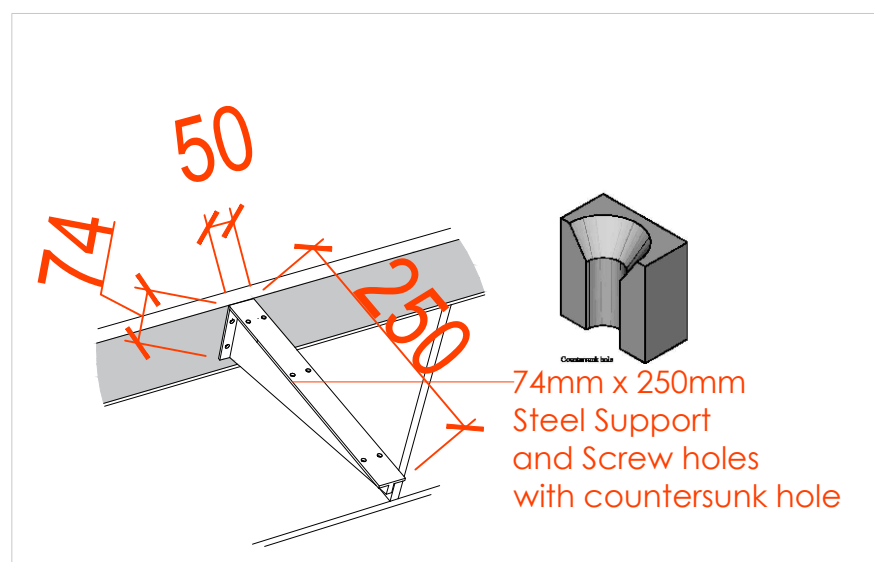

APPROVED
By Eneni Sowande at 4:54 pm, Aug 07, 2024

Security Room Control Desk 4170mmL

Support and Screw holes with countersunk hole

10mm Metal with Laser Cut

20mm Thick Wood

www.wood-styles.com

Copyright of designs shown herein is retained by this office. Authority is required for any reproduction. © Copyright Wood-styles Ltd.