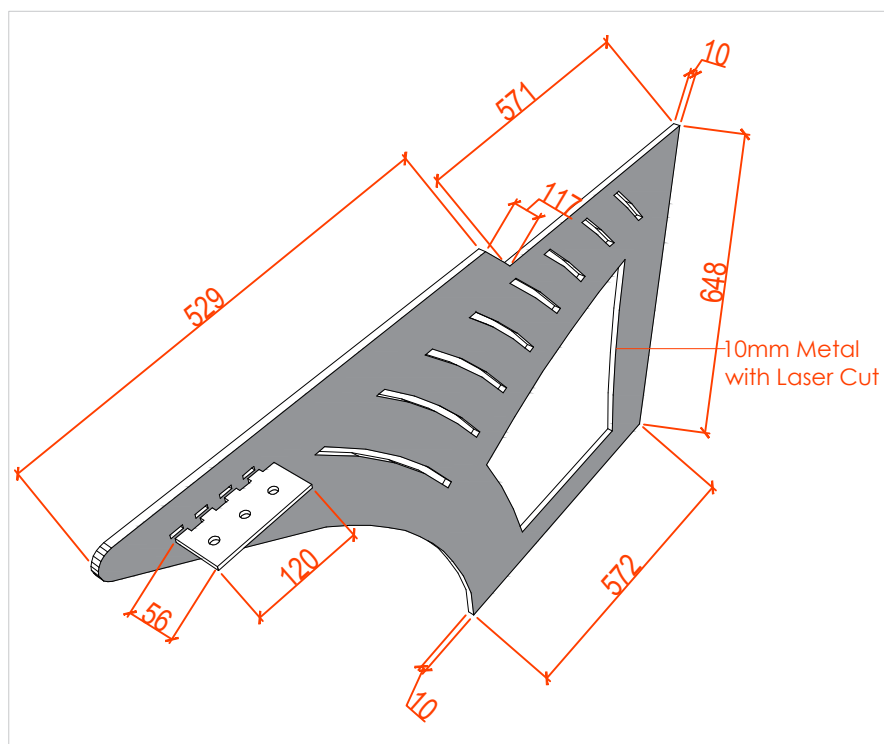

10mm Metal
with Laser Cut

20mm Thick
Wood

FOR APPROVAL

Project No. : ---
Scale : N/A
Drawn by : OBJ
Checked : OBJ
Cad File : CAD_FILE

Sheet title
Security Room Control Desk
10mm Steel Laser Cut

Dwg No. WS-DS-SD-SH-001	No. SHEET 4
----------------------------	----------------